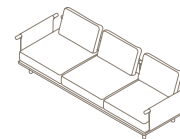

003 + 012 SOFA W 285 × D 100 × H 66 cm Seat H with cushion 22 + 18 cm W 112" ¼ × D 39" ¼ × H 26" Seat H with cushion 8" ⅝ + 7" ½	003 + 012 SOFA W 285 × D 100 × H 66 cm Seat H with cushion 22 + 18 cm W 112" ¼ × D 39" ¼ × H 26" Seat H with cushion 8" ⅝ + 7" ½	003 + 012 + 011 SOFA W 290 × D 100 × H 66 cm Seat H with cushion 22 + 18 cm W 114" ¼ × D 39" ¼ × H 26" Seat H with cushion 8" ⅝ + 7" ½	003 + 012 + 011 SOFA W 290 × D 100 × H 66 cm Seat H with cushion 22 + 18 cm W 114" ¼ × D 39" ¼ × H 26" Seat H with cushion 8" ⅝ + 7" ½