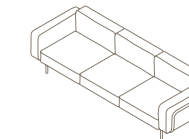

ESTENDO

Outdoor Seatings

| | | | | |
|---|---|--|--|---|
| 001 ONE-SEATER SOFA W 111 × D 84 × H 72 cm Seat H 37 cm W 44" × D 33" ¼ × H 28" ⅜ Seat H 14" ½ | 002 TWO-SEATER SOFA W 186 × D 84 × H 72 cm Seat H 37 cm W 73" ¼ × D 33" ¼ × H 28" ⅜ Seat H 14" ½ | 003 THREE-SEATER SOFA W 261 × D 84 × H 72 cm Seat H 37 cm W 103" × D 33" ¼ × H 28" ⅜ Seat H 14" ½ | 111 ONE-SEATER RIGHT MODULE W 93 × D 84 × H 72 cm Seat H 37 cm W 36" ¾ × D 33" ¼ × H 28" ⅜ Seat H 14" ½ | 112 ONE-SEATER LEFT MODULE W 93 × D 84 × H 72 cm Seat H 37 cm W 36" ¾ × D 33" ¼ × H 28" ⅜ Seat H 14" ½ |
|---|---|--|--|---|