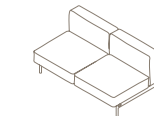

Le dimensioni includono i cuscini.
Dimensions include cushions.