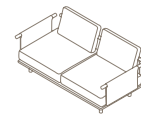

003 MODULE W 285 × D 95 × H 40 cm Seat H with cushion 22 + 18 cm W 112" ¼ × D 37" ¾ × H 15" ¾ Seat H with cushion 8" ⅝ + 7" ½	003 + 013 SOFA W 285 × D 100 × H 66 cm Seat H with cushion 22 + 18 cm W 112" ¼ × D 39" ¼ × H 26" Seat H with cushion 8" ⅝ + 7" ½	003 + 013 + 011 SOFA W 290 × D 100 × H 66 cm Seat H with cushion 22 + 18 cm W 114" ¼ × D 39" ¼ × H 26" Seat H with cushion 8" ⅝ + 7" ½	003 + 013 + 011 SOFA W 290 × D 100 × H 66 cm Seat H with cushion 22 + 18 cm W 114" ¼ × D 39" ¼ × H 26" Seat H with cushion 8" ⅝ + 7" ½	003 + 013 + 2 × 011 SOFA W 295 × D 100 × H 66 cm Seat H with cushion 22 + 18 cm W 116" ⅞ × D 39" ¼ × H 26" Seat H with cushion 8" ⅝ + 7" ½