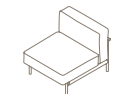

Le dimensioni includono i cuscini.
Dimensions include cushions.