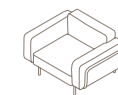

ESTENDO

Outdoor Seatings

| | | | | |
|---|---|--|--|---|
| 001 ONE-SEATER SOFA W 111 × D 84 × H 72 cm Seat H 37 cm W 44" × D 33" ¼ × H 28" ⅜ Seat H 14" ½ | 002 TWO-SEATER SOFA W 186 × D 84 × H 72 cm Seat H 37 cm W 73" ¼ × D 33" ¼ × H 28" ⅜ Seat H 14" ½ | 003 THREE-SEATER SOFA W 261 × D 84 × H 72 cm Seat H 37 cm W 103" × D 33" ¼ × H 28" ⅜ Seat H 14" ½ | 111 ONE-SEATER RIGHT MODULE W 93 × D 84 × H 72 cm Seat H 37 cm W 36" ¾ × D 33" ¼ × H 28" ⅜ Seat H 14" ½ | 112 ONE-SEATER LEFT MODULE W 93 × D 84 × H 72 cm Seat H 37 cm W 36" ¾ × D 33" ¼ × H 28" ⅜ Seat H 14" ½ |
|---|---|--|--|---|