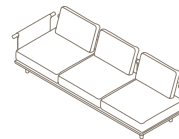

003 + 012 SOFA W 285 × D 100 × H 66 cm Seat H with cushion 22 + 18 cm W 112" ¼ × D 39" ¼ × H 26" Seat H with cushion 8" ⅝ + 7" ½	003 + 012 SOFA W 285 × D 100 × H 66 cm Seat H with cushion 22 + 18 cm W 112" ¼ × D 39" ¼ × H 26" Seat H with cushion 8" ⅝ + 7" ½	003 + 012 + 011 SOFA W 290 × D 100 × H 66 cm Seat H with cushion 22 + 18 cm W 114" ¼ × D 39" ¼ × H 26" Seat H with cushion 8" ⅝ + 7" ½	003 + 012 + 011 SOFA W 290 × D 100 × H 66 cm Seat H with cushion 22 + 18 cm W 114" ¼ × D 39" ¼ × H 26" Seat H with cushion 8" ⅝ + 7" ½