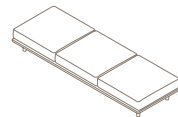

003 + 012 SOFA W 285 × D 100 × H 66 cm Seat H with cushion 22 + 18 cm W 112" ¼ × D 39" ¼ × H 26" Seat H with cushion 8" ⅝ + 7" ½	003 + 012 SOFA W 285 × D 100 × H 66 cm Seat H with cushion 22 + 18 cm W 112" ¼ × D 39" ¼ × H 26" Seat H with cushion 8" ⅝ + 7" ½	003 + 012 + 011 SOFA W 290 × D 100 × H 66 cm Seat H with cushion 22 + 18 cm W 114" ¼ × D 39" ¼ × H 26" Seat H with cushion 8" ⅝ + 7" ½	003 + 012 + 011 SOFA W 290 × D 100 × H 66 cm Seat H with cushion 22 + 18 cm W 114" ¼ × D 39" ¼ × H 26" Seat H with cushion 8" ⅝ + 7" ½