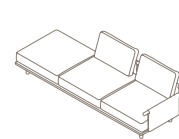

CALLA

Outdoor Seatings

001 ONE-SEATER SOFA

W 81 × D 70 × H 69 cm
Seat H 29 + 13 cm

W 31" ½ × D 28" × H 27"
Seat H 11" ¼ + 5" ¼

EDEN

Main suggested compositions

Outdoor Seatings Outdoor Tables

001 MODULE W 95 × D 95 × H 40 cm Seat H with cushion 22 + 18 cm W 37" ¾ × D 37" ¾ × H 15" ¾ Seat H with cushion 8" ⅝ + 7" ½	001 + 011 SOFA W 95 × D 100 × H 66 cm Seat H with cushion 22 + 18 cm W 37" ¾ × D 39" ¼ × H 26" Seat H with cushion 8" ⅝ + 7" ½	001 + 2 × 011 SOFA W 100 × D 100 × H 66 cm Seat H with cushion 22 + 18 cm W 39" ¼ × D 39" ¼ × H 26" Seat H with cushion 8" ⅝ + 7" ½	001 + 2 × 011 SOFA W 100 × D 100 × H 66 cm Seat H with cushion 22 + 18 cm W 39" ¼ × D 39" ¼ × H 26" Seat H with cushion 8" ⅝ + 7" ½	001 + 3 × 011 SOFA W 105 × D 100 × H 66 cm Seat H with cushion 22 + 18 cm W 41" ½ × D 39" ¼ × H 26" Seat H with cushion 8" ⅝ + 7" ½

002 MODULE W 190 × D 95 × H 40 cm Seat H with cushion 22 + 18 cm W 74" ⅞ × D 37" ¾ × H 15" ¾ Seat H with cushion 8" ⅝ + 7" ½	002 + 012 SOFA W 190 × D 100 × H 66 cm Seat H with cushion 22 + 18 cm W 74" ⅞ × D 39" ¼ × H 26" Seat H with cushion 8" ⅝ + 7" ½	002 + 012 + 011 SOFA W 195 × D 100 × H 66 cm Seat H with cushion 22 + 18 cm W 76" ¾ × D 39" ¼ × H 26" Seat H with cushion 8" ⅝ + 7" ½	002 + 012 + 011 SOFA W 195 × D 100 × H 66 cm Seat H with cushion 22 + 18 cm W 76" ¾ × D 39" ¼ × H 26" Seat H with cushion 8" ⅝ + 7" ½	002 + 012 + 2 × 011 SOFA W 200 × D 100 × H 66 cm Seat H with cushion 22 + 18 cm W 78" ¾ × D 39" ¼ × H 26" Seat H with cushion 8" ⅝ + 7" ½

003 MODULE W 285 × D 95 × H 40 cm Seat H with cushion 22 + 18 cm W 112" ¼ × D 37" ¾ × H 15" ¾ Seat H with cushion 8" ⅝ + 7" ½	003 + 013 SOFA W 285 × D 100 × H 66 cm Seat H with cushion 22 + 18 cm W 112" ¼ × D 39" ¼ × H 26" Seat H with cushion 8" ⅝ + 7" ½	003 + 013 + 011 SOFA W 290 × D 100 × H 66 cm Seat H with cushion 22 + 18 cm W 114" ¼ × D 39" ¼ × H 26" Seat H with cushion 8" ⅝ + 7" ½	003 + 013 + 011 SOFA W 290 × D 100 × H 66 cm Seat H with cushion 22 + 18 cm W 114" ¼ × D 39" ¼ × H 26" Seat H with cushion 8" ⅝ + 7" ½	003 + 013 + 2 × 011 SOFA W 295 × D 100 × H 66 cm Seat H with cushion 22 + 18 cm W 116" ⅞ × D 39" ¼ × H 26" Seat H with cushion 8" ⅝ + 7" ½