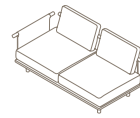

003 MODULE W 285 × D 95 × H 40 cm Seat H with cushion 22 + 18 cm W 112" ¼ × D 37" ¾ × H 15" ¾ Seat H with cushion 8" ⅝ + 7" ½	003 + 013 SOFA W 285 × D 100 × H 66 cm Seat H with cushion 22 + 18 cm W 112" ¼ × D 39" ¼ × H 26" Seat H with cushion 8" ⅝ + 7" ½	003 + 013 + 011 SOFA W 290 × D 100 × H 66 cm Seat H with cushion 22 + 18 cm W 114" ¼ × D 39" ¼ × H 26" Seat H with cushion 8" ⅝ + 7" ½	003 + 013 + 011 SOFA W 290 × D 100 × H 66 cm Seat H with cushion 22 + 18 cm W 114" ¼ × D 39" ¼ × H 26" Seat H with cushion 8" ⅝ + 7" ½	003 + 013 + 2 × 011 SOFA W 295 × D 100 × H 66 cm Seat H with cushion 22 + 18 cm W 116" ⅞ × D 39" ¼ × H 26" Seat H with cushion 8" ⅝ + 7" ½