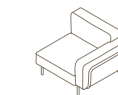

ESTENDO

Outdoor Seatings

| | | | | |
|---|---|--|--|---|
| 001 ONE-SEATER SOFA W 111 × D 84 × H 72 cm Seat H 37 cm W 44" × D 33" ¼ × H 28" ⅜ Seat H 14" ½ | 002 TWO-SEATER SOFA W 186 × D 84 × H 72 cm Seat H 37 cm W 73" ¼ × D 33" ¼ × H 28" ⅜ Seat H 14" ½ | 003 THREE-SEATER SOFA W 261 × D 84 × H 72 cm Seat H 37 cm W 103" × D 33" ¼ × H 28" ⅜ Seat H 14" ½ | 111 ONE-SEATER RIGHT MODULE W 93 × D 84 × H 72 cm Seat H 37 cm W 36" ¾ × D 33" ¼ × H 28" ⅜ Seat H 14" ½ | 112 ONE-SEATER LEFT MODULE W 93 × D 84 × H 72 cm Seat H 37 cm W 36" ¾ × D 33" ¼ × H 28" ⅜ Seat H 14" ½ |
|---|---|--|--|---|