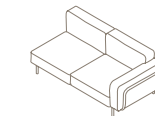

Le dimensioni includono i cuscini.
Dimensions include cushions.