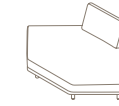

EDEN

004 MODULE W 228 × D 135 × H 40 cm Seat H with cushion 22 + 18 cm W 89" ¾ × D 53" ½ × H 15" ¾ Seat H with cushion 8" ⅝ + 7" ½	004 + 011 SOFA W 228 × D 140 × H 66 cm Seat H with cushion 22 + 18 cm W 89" ¾ × D 55" ½ × H 26" Seat H with cushion 8" ⅝ + 7" ½	004 + 2 × 011 SOFA W 232 × D 140 × H 66 cm Seat H with cushion 22 + 18 cm W 91" ¾ × D 55" ½ × H 26" Seat H with cushion 8" ⅝ + 7" ½	004 + 2 × 011 SOFA W 232 × D 140 × H 66 cm Seat H with cushion 22 + 18 cm W 91" ¾ × D 55" ½ × H 26" Seat H with cushion 8" ⅝ + 7" ½	004 + 2 × 011 SOFA W 236 × D 140 × H 66 cm Seat H with cushion 22 + 18 cm W 92" ⅞ × D 55" ½ × H 26" Seat H with cushion 8" ⅝ + 7" ½

004 + 3 × 011 MODULE W 236 × D 140 × H 66 cm Seat H with cushion 22 + 18 cm W 92" ⅞ × D 55" ½ × H 26" Seat H with cushion 8" ⅝ + 7" ½	020 COFFEE TABLE W 95 × D 95 × H 22 cm W 37" ¾ × D 37" ¾ × H 8" ⅝	220 COFFEE TABLE W 95 × D 95 × H 22 cm W 37" ¾ × D 37" ¾ × H 8" ⅝	Gli schienali EDEN 211, 212, 213 con tubolare imbottito hanno le stesse dimensioni degli schienali 011, 012, 013 con rivestimento in Batyline.