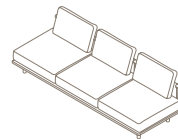

003 + 012 SOFA W 285 × D 100 × H 66 cm Seat H with cushion 22 + 18 cm W 112" ¼ × D 39" ¼ × H 26" Seat H with cushion 8" ⅝ + 7" ½	003 + 012 SOFA W 285 × D 100 × H 66 cm Seat H with cushion 22 + 18 cm W 112" ¼ × D 39" ¼ × H 26" Seat H with cushion 8" ⅝ + 7" ½	003 + 012 + 011 SOFA W 290 × D 100 × H 66 cm Seat H with cushion 22 + 18 cm W 114" ¼ × D 39" ¼ × H 26" Seat H with cushion 8" ⅝ + 7" ½	003 + 012 + 011 SOFA W 290 × D 100 × H 66 cm Seat H with cushion 22 + 18 cm W 114" ¼ × D 39" ¼ × H 26" Seat H with cushion 8" ⅝ + 7" ½