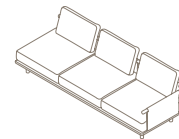

003 + 012 SOFA W 285 × D 100 × H 66 cm Seat H with cushion 22 + 18 cm W 112" ¼ × D 39" ¼ × H 26" Seat H with cushion 8" ⅝ + 7" ½	003 + 012 SOFA W 285 × D 100 × H 66 cm Seat H with cushion 22 + 18 cm W 112" ¼ × D 39" ¼ × H 26" Seat H with cushion 8" ⅝ + 7" ½	003 + 012 + 011 SOFA W 290 × D 100 × H 66 cm Seat H with cushion 22 + 18 cm W 114" ¼ × D 39" ¼ × H 26" Seat H with cushion 8" ⅝ + 7" ½	003 + 012 + 011 SOFA W 290 × D 100 × H 66 cm Seat H with cushion 22 + 18 cm W 114" ¼ × D 39" ¼ × H 26" Seat H with cushion 8" ⅝ + 7" ½