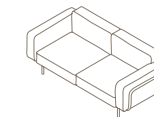

ESTENDO

Outdoor Seatings

| | | | | |
|---|---|--|--|---|
| 001 ONE-SEATER SOFA W 111 × D 84 × H 72 cm Seat H 37 cm W 44" × D 33" ¼ × H 28" ⅜ Seat H 14" ½ | 002 TWO-SEATER SOFA W 186 × D 84 × H 72 cm Seat H 37 cm W 73" ¼ × D 33" ¼ × H 28" ⅜ Seat H 14" ½ | 003 THREE-SEATER SOFA W 261 × D 84 × H 72 cm Seat H 37 cm W 103" × D 33" ¼ × H 28" ⅜ Seat H 14" ½ | 111 ONE-SEATER RIGHT MODULE W 93 × D 84 × H 72 cm Seat H 37 cm W 36" ¾ × D 33" ¼ × H 28" ⅜ Seat H 14" ½ | 112 ONE-SEATER LEFT MODULE W 93 × D 84 × H 72 cm Seat H 37 cm W 36" ¾ × D 33" ¼ × H 28" ⅜ Seat H 14" ½ |
|---|---|--|--|---|