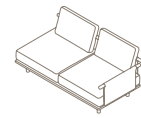

003 MODULE W 285 × D 95 × H 40 cm Seat H with cushion 22 + 18 cm W 112" ¼ × D 37" ¾ × H 15" ¾ Seat H with cushion 8" ⅝ + 7" ½	003 + 013 SOFA W 285 × D 100 × H 66 cm Seat H with cushion 22 + 18 cm W 112" ¼ × D 39" ¼ × H 26" Seat H with cushion 8" ⅝ + 7" ½	003 + 013 + 011 SOFA W 290 × D 100 × H 66 cm Seat H with cushion 22 + 18 cm W 114" ¼ × D 39" ¼ × H 26" Seat H with cushion 8" ⅝ + 7" ½	003 + 013 + 011 SOFA W 290 × D 100 × H 66 cm Seat H with cushion 22 + 18 cm W 114" ¼ × D 39" ¼ × H 26" Seat H with cushion 8" ⅝ + 7" ½	003 + 013 + 2 × 011 SOFA W 295 × D 100 × H 66 cm Seat H with cushion 22 + 18 cm W 116" ⅞ × D 39" ¼ × H 26" Seat H with cushion 8" ⅝ + 7" ½