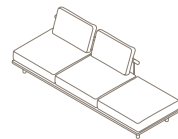

CALLA

Outdoor Seatings

001 ONE-SEATER SOFA

W 81 × D 70 × H 69 cm
Seat H 29 + 13 cm

W 31" ½ × D 28" × H 27"
Seat H 11" ¼ + 5" ¼

EDEN

Main suggested compositions

Outdoor Seatings Outdoor Tables

001 MODULE W 95 × D 95 × H 40 cm Seat H with cushion 22 + 18 cm W 37" ¾ × D 37" ¾ × H 15" ¾ Seat H with cushion 8" ⅝ + 7" ½	001 + 011 SOFA W 95 × D 100 × H 66 cm Seat H with cushion 22 + 18 cm W 37" ¾ × D 39" ¼ × H 26" Seat H with cushion 8" ⅝ + 7" ½	001 + 2 × 011 SOFA W 100 × D 100 × H 66 cm Seat H with cushion 22 + 18 cm W 39" ¼ × D 39" ¼ × H 26" Seat H with cushion 8" ⅝ + 7" ½	001 + 2 × 011 SOFA W 100 × D 100 × H 66 cm Seat H with cushion 22 + 18 cm W 39" ¼ × D 39" ¼ × H 26" Seat H with cushion 8" ⅝ + 7" ½	001 + 3 × 011 SOFA W 105 × D 100 × H 66 cm Seat H with cushion 22 + 18 cm W 41" ½ × D 39" ¼ × H 26" Seat H with cushion 8" ⅝ + 7" ½

002 MODULE W 190 × D 95 × H 40 cm Seat H with cushion 22 + 18 cm W 74" ⅞ × D 37" ¾ × H 15" ¾ Seat H with cushion 8" ⅝ + 7" ½	002 + 012 SOFA W 190 × D 100 × H 66 cm Seat H with cushion 22 + 18 cm W 74" ⅞ × D 39" ¼ × H 26" Seat H with cushion 8" ⅝ + 7" ½	002 + 012 + 011 SOFA W 195 × D 100 × H 66 cm Seat H with cushion 22 + 18 cm W 76" ¾ × D 39" ¼ × H 26" Seat H with cushion 8" ⅝ + 7" ½	002 + 012 + 011 SOFA W 195 × D 100 × H 66 cm Seat H with cushion 22 + 18 cm W 76" ¾ × D 39" ¼ × H 26" Seat H with cushion 8" ⅝ + 7" ½	002 + 012 + 2 × 011 SOFA W 200 × D 100 × H 66 cm Seat H with cushion 22 + 18 cm W 78" ¾ × D 39" ¼ × H 26" Seat H with cushion 8" ⅝ + 7" ½

003 MODULE W 285 × D 95 × H 40 cm Seat H with cushion 22 + 18 cm W 112" ¼ × D 37" ¾ × H 15" ¾ Seat H with cushion 8" ⅝ + 7" ½	003 + 013 SOFA W 285 × D 100 × H 66 cm Seat H with cushion 22 + 18 cm W 112" ¼ × D 39" ¼ × H 26" Seat H with cushion 8" ⅝ + 7" ½	003 + 013 + 011 SOFA W 290 × D 100 × H 66 cm Seat H with cushion 22 + 18 cm W 114" ¼ × D 39" ¼ × H 26" Seat H with cushion 8" ⅝ + 7" ½	003 + 013 + 011 SOFA W 290 × D 100 × H 66 cm Seat H with cushion 22 + 18 cm W 114" ¼ × D 39" ¼ × H 26" Seat H with cushion 8" ⅝ + 7" ½	003 + 013 + 2 × 011 SOFA W 295 × D 100 × H 66 cm Seat H with cushion 22 + 18 cm W 116" ⅞ × D 39" ¼ × H 26" Seat H with cushion 8" ⅝ + 7" ½