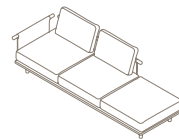

CALLA

Outdoor Seatings

001 ONE-SEATER SOFA

W 81 × D 70 × H 69 cm
Seat H 29 + 13 cm

W 31" ½ × D 28" × H 27"
Seat H 11" ¼ + 5" ¼

EDEN

Main suggested compositions

Outdoor Seatings Outdoor Tables

001 MODULE W 95 × D 95 × H 40 cm Seat H with cushion 22 + 18 cm W 37" ¾ × D 37" ¾ × H 15" ¾ Seat H with cushion 8" ⅝ + 7" ½	001 + 011 SOFA W 95 × D 100 × H 66 cm Seat H with cushion 22 + 18 cm W 37" ¾ × D 39" ¼ × H 26" Seat H with cushion 8" ⅝ + 7" ½	001 + 2 × 011 SOFA W 100 × D 100 × H 66 cm Seat H with cushion 22 + 18 cm W 39" ¼ × D 39" ¼ × H 26" Seat H with cushion 8" ⅝ + 7" ½	001 + 2 × 011 SOFA W 100 × D 100 × H 66 cm Seat H with cushion 22 + 18 cm W 39" ¼ × D 39" ¼ × H 26" Seat H with cushion 8" ⅝ + 7" ½	001 + 3 × 011 SOFA W 105 × D 100 × H 66 cm Seat H with cushion 22 + 18 cm W 41" ½ × D 39" ¼ × H 26" Seat H with cushion 8" ⅝ + 7" ½

002 MODULE W 190 × D 95 × H 40 cm Seat H with cushion 22 + 18 cm W 74" ⅞ × D 37" ¾ × H 15" ¾ Seat H with cushion 8" ⅝ + 7" ½	002 + 012 SOFA W 190 × D 100 × H 66 cm Seat H with cushion 22 + 18 cm W 74" ⅞ × D 39" ¼ × H 26" Seat H with cushion 8" ⅝ + 7" ½	002 + 012 + 011 SOFA W 195 × D 100 × H 66 cm Seat H with cushion 22 + 18 cm W 76" ¾ × D 39" ¼ × H 26" Seat H with cushion 8" ⅝ + 7" ½	002 + 012 + 011 SOFA W 195 × D 100 × H 66 cm Seat H with cushion 22 + 18 cm W 76" ¾ × D 39" ¼ × H 26" Seat H with cushion 8" ⅝ + 7" ½	002 + 012 + 2 × 011 SOFA W 200 × D 100 × H 66 cm Seat H with cushion 22 + 18 cm W 78" ¾ × D 39" ¼ × H 26" Seat H with cushion 8" ⅝ + 7" ½

003 MODULE W 285 × D 95 × H 40 cm Seat H with cushion 22 + 18 cm W 112" ¼ × D 37" ¾ × H 15" ¾ Seat H with cushion 8" ⅝ + 7" ½	003 + 013 SOFA W 285 × D 100 × H 66 cm Seat H with cushion 22 + 18 cm W 112" ¼ × D 39" ¼ × H 26" Seat H with cushion 8" ⅝ + 7" ½	003 + 013 + 011 SOFA W 290 × D 100 × H 66 cm Seat H with cushion 22 + 18 cm W 114" ¼ × D 39" ¼ × H 26" Seat H with cushion 8" ⅝ + 7" ½	003 + 013 + 011 SOFA W 290 × D 100 × H 66 cm Seat H with cushion 22 + 18 cm W 114" ¼ × D 39" ¼ × H 26" Seat H with cushion 8" ⅝ + 7" ½	003 + 013 + 2 × 011 SOFA W 295 × D 100 × H 66 cm Seat H with cushion 22 + 18 cm W 116" ⅞ × D 39" ¼ × H 26" Seat H with cushion 8" ⅝ + 7" ½