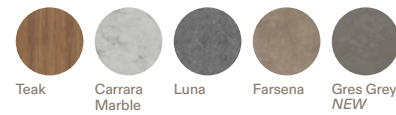

ESTENDO

312 THREE-SEATER LEFT MODULE W 243 x D 84 x H 72 cm Seat H 37 cm W 95" 3/4 x D 33" 1/4 x H 28" 3/8 Seat H 14" 1/2 	313 THREE-SEATER CENTRAL MODULE W 225 x D 84 x H 72 cm Seat H 37 cm W 88" 3/4 x D 33" 1/4 x H 28" 3/8 Seat H 14" 1/2 	400 CORNER MODULE W 84 x D 84 x H 72 cm Seat H 37 cm W 33" 1/4 x D 33" 1/4 x H 28" 3/8 Seat H 14" 1/2

Metal

Le dimensioni includono i cuscini.
Dimensions include cushions.

GAMMA

130 TABLE Ø 130 x H top Gres and Stone 75 / Teak 77 cm Ø 51" 1/2 x H top Gres and Stone 29" 1/2 / Teak 30" 1/2 	160 TABLE Ø 158 x H top Gres and Stone 75 / Teak 77 cm Ø 62" 1/4 x H top Gres and Stone 29" 1/2 / Teak 30" 1/2

Metal

Top