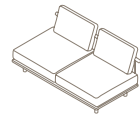

003 MODULE W 285 × D 95 × H 40 cm Seat H with cushion 22 + 18 cm W 112" ¼ × D 37" ¾ × H 15" ¾ Seat H with cushion 8" ⅝ + 7" ½	003 + 013 SOFA W 285 × D 100 × H 66 cm Seat H with cushion 22 + 18 cm W 112" ¼ × D 39" ¼ × H 26" Seat H with cushion 8" ⅝ + 7" ½	003 + 013 + 011 SOFA W 290 × D 100 × H 66 cm Seat H with cushion 22 + 18 cm W 114" ¼ × D 39" ¼ × H 26" Seat H with cushion 8" ⅝ + 7" ½	003 + 013 + 011 SOFA W 290 × D 100 × H 66 cm Seat H with cushion 22 + 18 cm W 114" ¼ × D 39" ¼ × H 26" Seat H with cushion 8" ⅝ + 7" ½	003 + 013 + 2 × 011 SOFA W 295 × D 100 × H 66 cm Seat H with cushion 22 + 18 cm W 116" ⅞ × D 39" ¼ × H 26" Seat H with cushion 8" ⅝ + 7" ½