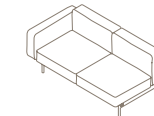

Le dimensioni includono i cuscini.
Dimensions include cushions.