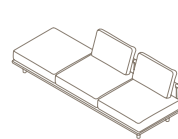

CALLA

Outdoor Seatings

001 ONE-SEATER SOFA

W 81 × D 70 × H 69 cm
Seat H 29 + 13 cm

W 31" ½ × D 28" × H 27"
Seat H 11" ¼ + 5" ¼

EDEN

Main suggested compositions

Outdoor Seatings Outdoor Tables

001 MODULE W 95 × D 95 × H 40 cm Seat H with cushion 22 + 18 cm W 37" ¾ × D 37" ¾ × H 15" ¾ Seat H with cushion 8" ⅝ + 7" ½	001 + 011 SOFA W 95 × D 100 × H 66 cm Seat H with cushion 22 + 18 cm W 37" ¾ × D 39" ¼ × H 26" Seat H with cushion 8" ⅝ + 7" ½	001 + 2 × 011 SOFA W 100 × D 100 × H 66 cm Seat H with cushion 22 + 18 cm W 39" ¼ × D 39" ¼ × H 26" Seat H with cushion 8" ⅝ + 7" ½	001 + 2 × 011 SOFA W 100 × D 100 × H 66 cm Seat H with cushion 22 + 18 cm W 39" ¼ × D 39" ¼ × H 26" Seat H with cushion 8" ⅝ + 7" ½	001 + 3 × 011 SOFA W 105 × D 100 × H 66 cm Seat H with cushion 22 + 18 cm W 41" ½ × D 39" ¼ × H 26" Seat H with cushion 8" ⅝ + 7" ½

002 MODULE W 190 × D 95 × H 40 cm Seat H with cushion 22 + 18 cm W 74" ⅞ × D 37" ¾ × H 15" ¾ Seat H with cushion 8" ⅝ + 7" ½	002 + 012 SOFA W 190 × D 100 × H 66 cm Seat H with cushion 22 + 18 cm W 74" ⅞ × D 39" ¼ × H 26" Seat H with cushion 8" ⅝ + 7" ½	002 + 012 + 011 SOFA W 195 × D 100 × H 66 cm Seat H with cushion 22 + 18 cm W 76" ¾ × D 39" ¼ × H 26" Seat H with cushion 8" ⅝ + 7" ½	002 + 012 + 011 SOFA W 195 × D 100 × H 66 cm Seat H with cushion 22 + 18 cm W 76" ¾ × D 39" ¼ × H 26" Seat H with cushion 8" ⅝ + 7" ½	002 + 012 + 2 × 011 SOFA W 200 × D 100 × H 66 cm Seat H with cushion 22 + 18 cm W 78" ¾ × D 39" ¼ × H 26" Seat H with cushion 8" ⅝ + 7" ½

003 MODULE W 285 × D 95 × H 40 cm Seat H with cushion 22 + 18 cm W 112" ¼ × D 37" ¾ × H 15" ¾ Seat H with cushion 8" ⅝ + 7" ½	003 + 013 SOFA W 285 × D 100 × H 66 cm Seat H with cushion 22 + 18 cm W 112" ¼ × D 39" ¼ × H 26" Seat H with cushion 8" ⅝ + 7" ½	003 + 013 + 011 SOFA W 290 × D 100 × H 66 cm Seat H with cushion 22 + 18 cm W 114" ¼ × D 39" ¼ × H 26" Seat H with cushion 8" ⅝ + 7" ½	003 + 013 + 011 SOFA W 290 × D 100 × H 66 cm Seat H with cushion 22 + 18 cm W 114" ¼ × D 39" ¼ × H 26" Seat H with cushion 8" ⅝ + 7" ½	003 + 013 + 2 × 011 SOFA W 295 × D 100 × H 66 cm Seat H with cushion 22 + 18 cm W 116" ⅞ × D 39" ¼ × H 26" Seat H with cushion 8" ⅝ + 7" ½